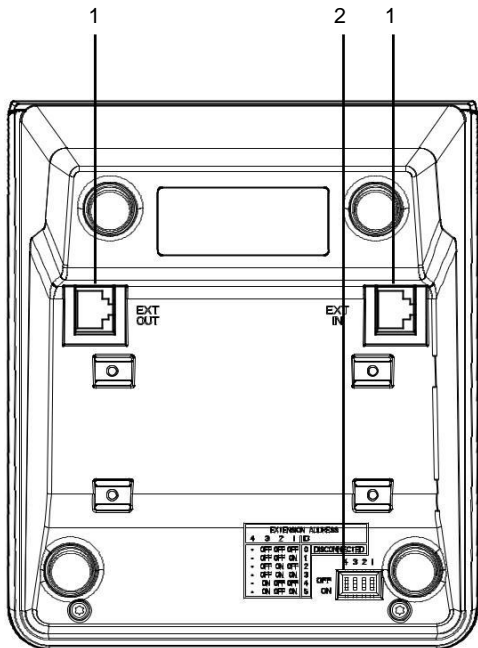

For more information, see the operating instructions and the IRIS-Net documentation.

System overview

1 Selection buttons

- 1 EXT OUT ports
- 2 DIP switch for address selection

External connectors	2 EXT connectors
Operating temperature	-5 °C to 45 °C
Product dimensions (Width × Height × Depth)	140 × 163 × 63 mm
Net weight	0.35 kg

Parts included

Quantity	Component
1	PVA-20CSE
1	6-pin connecting cable
1	Connecting plate
1	Connecting holder
6	Screw (self-tapping)
1	Label template
1	Technical information

Technical specifications

Buttons	20 programmable zone/function keys
Color	RAL 9017 (traffic black)
Indicator lights	Green and red LED per programmable zone/function key