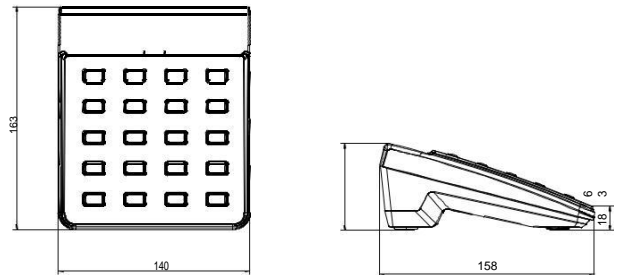

For more information, see the operating instructions and the IRIS-Net documentation.

System overview

1 Selection buttons

- 1 EXT OUT ports
- 2 DIP switch for address selection

External connectors	2 EXT connectors
Operating temperature	-5 °C to 45 °C
Product dimensions (Width × Height × Depth)	140 × 163 × 63 mm
Net weight	0.35 kg