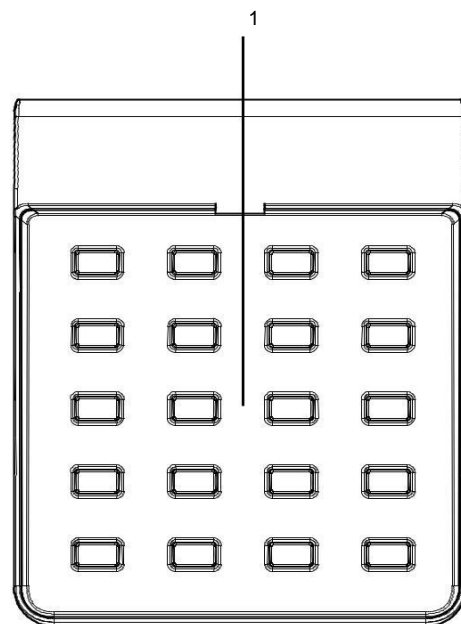

PVA-20CSE PAVIRO Call Station Extension

BOSCH

Invented for life

The PVA-20CSE is a call station extension for the PAVIRO system. The call station extension has 20 customizable selection buttons. A maximum of five call

For more information, see the operating instructions and the IRIS-Net documentation.

System overview

1 Selection buttons

- 1 EXT OUT ports
- 2 DIP switch for address selection

External connectors	2 EXT connectors
Operating temperature	-5 °C to 45 °C
Product dimensions (Width × Height × Depth)	140 × 163 × 63 mm
Net weight	0.35 kg

Parts included

Quantity	Component
1	PVA-20CSE
1	6-pin connecting cable
1	Connecting plate
1	Connecting holder
6	Screw (self-tapping)
1	Label template
1	Technical information

Technical specifications

Buttons	20 programmable zone/function keys
Color	RAL 9017 (traffic black)
Indicator lights	Green and red LED per programmable zone/function key